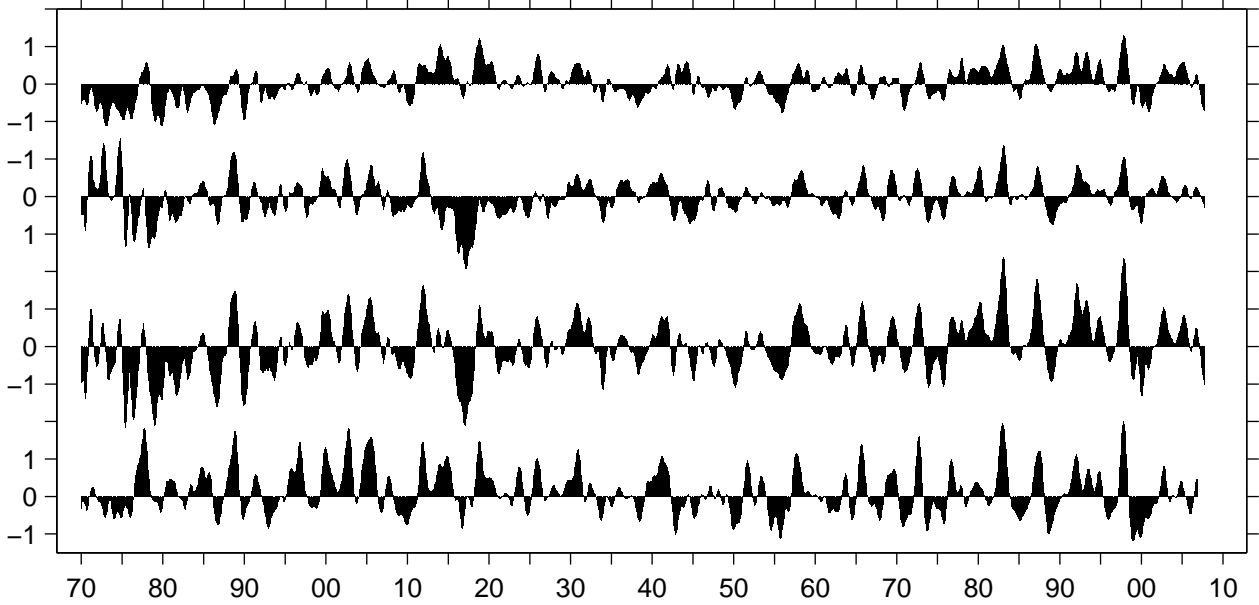

"Darwin" (mb), "Tahiti", "Darwin"-"Tahiti", CTI(C) 1870-2007

Anomalies with respect to 1950-79, 11-point smooth