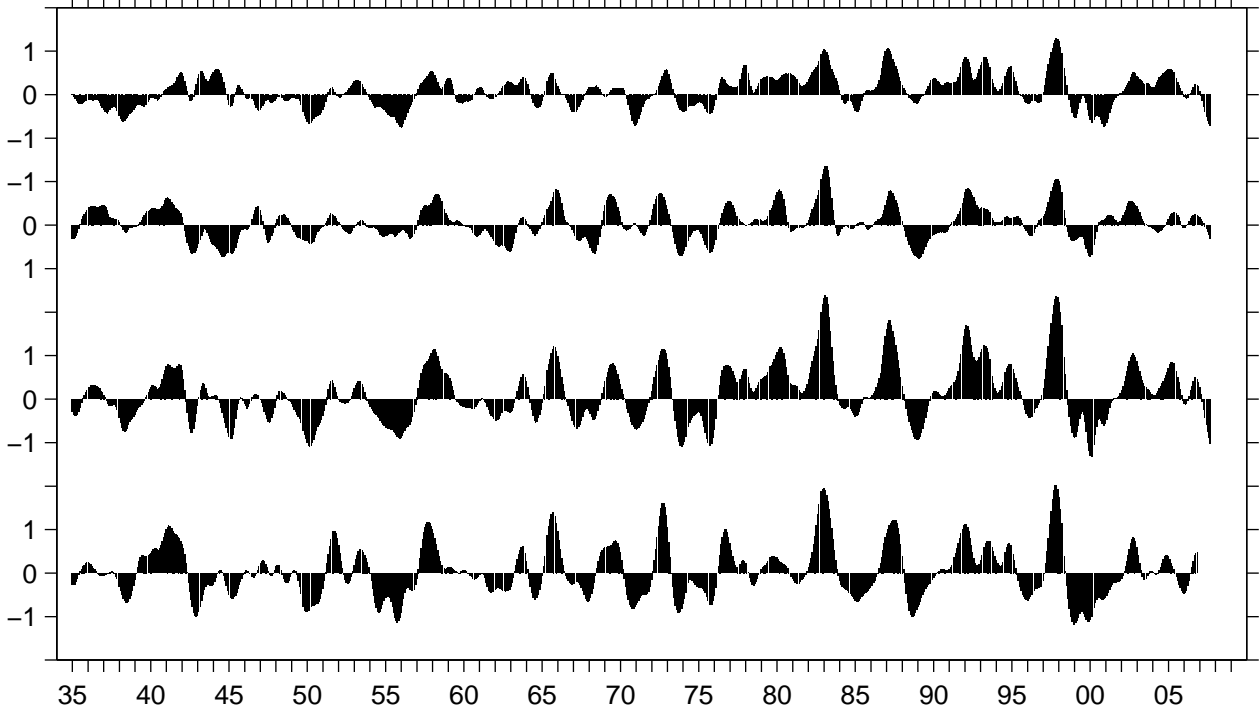

"Darwin" (mb), "Tahiti", "Darwin"-"Tahiti", CTI(C) 1935-2007

Anomalies with respect to 1950-79, 11-point smooth