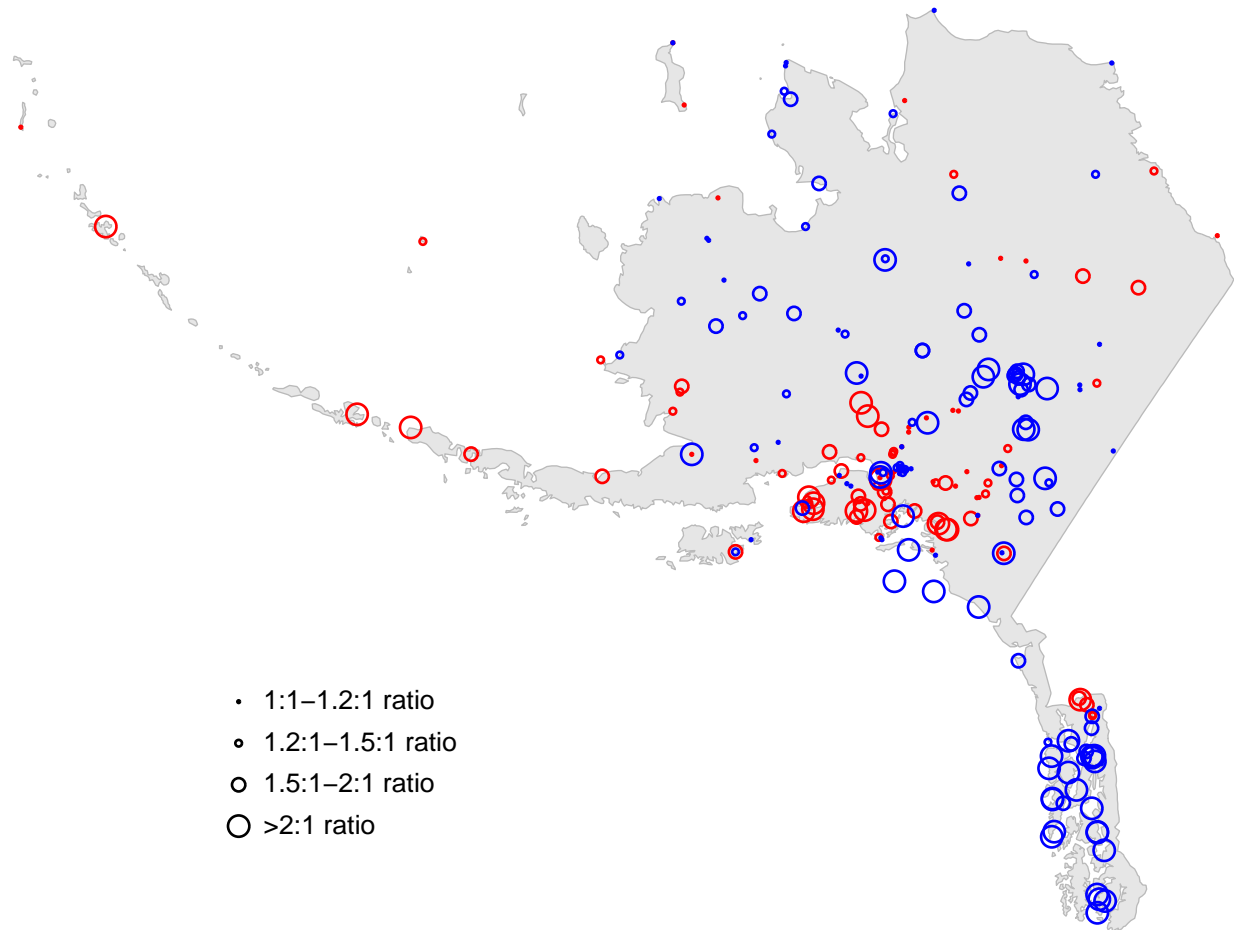

Ratio of any SNOW in extreme positive/negative PNA days

Red : more events on positive PNA days || Blue : more events on negative PNA days

Only stations with ≥ 200 days with SNOW extreme events

- 1:1–1.2:1 ratio
- 1.2:1–1.5:1 ratio
- 1.5:1–2:1 ratio
- >2:1 ratio