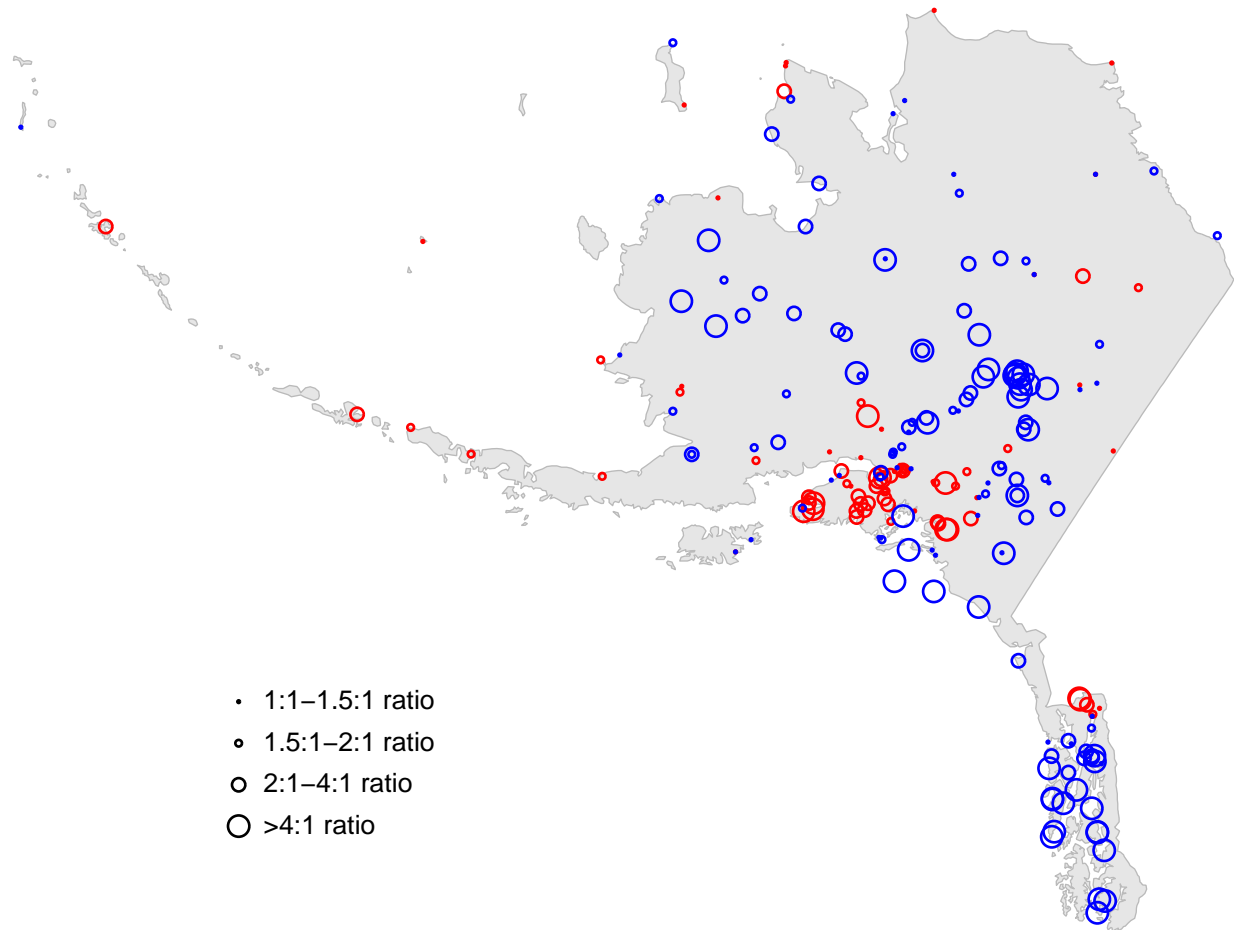

Ratio of extreme high SNOW in extreme positive/negative PNA days

Red : more events on positive PNA days || Blue : more events on negative PNA days

Only stations with ≥ 40 days with SNOW extreme events

- 1:1–1.5:1 ratio
- 1.5:1–2:1 ratio
- 2:1–4:1 ratio
- $>4:1$ ratio