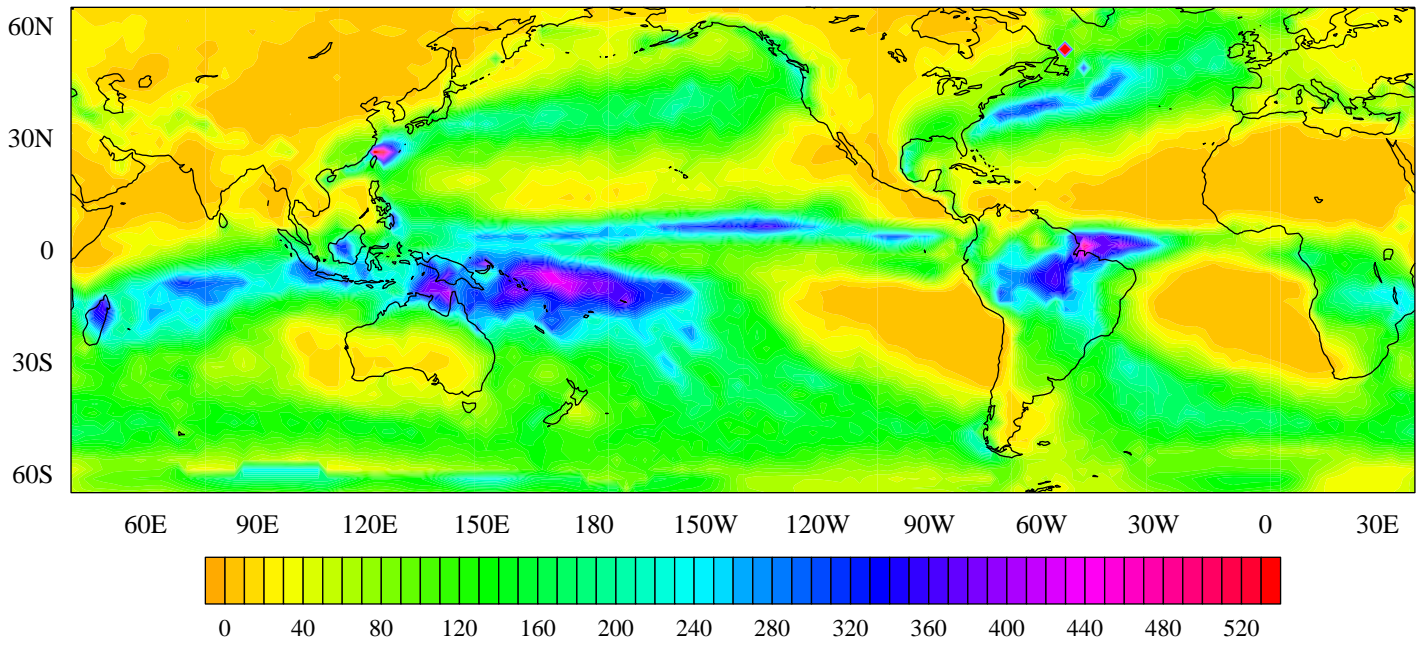

Annual Total Precipitation (mm)

January MSU/Legates precipitation (mm month-1)

February MSU/Legates precipitation (mm month-1)

March MSU/Legates precipitation (mm month-1)

April MSU/Legates precipitation (mm month-1)