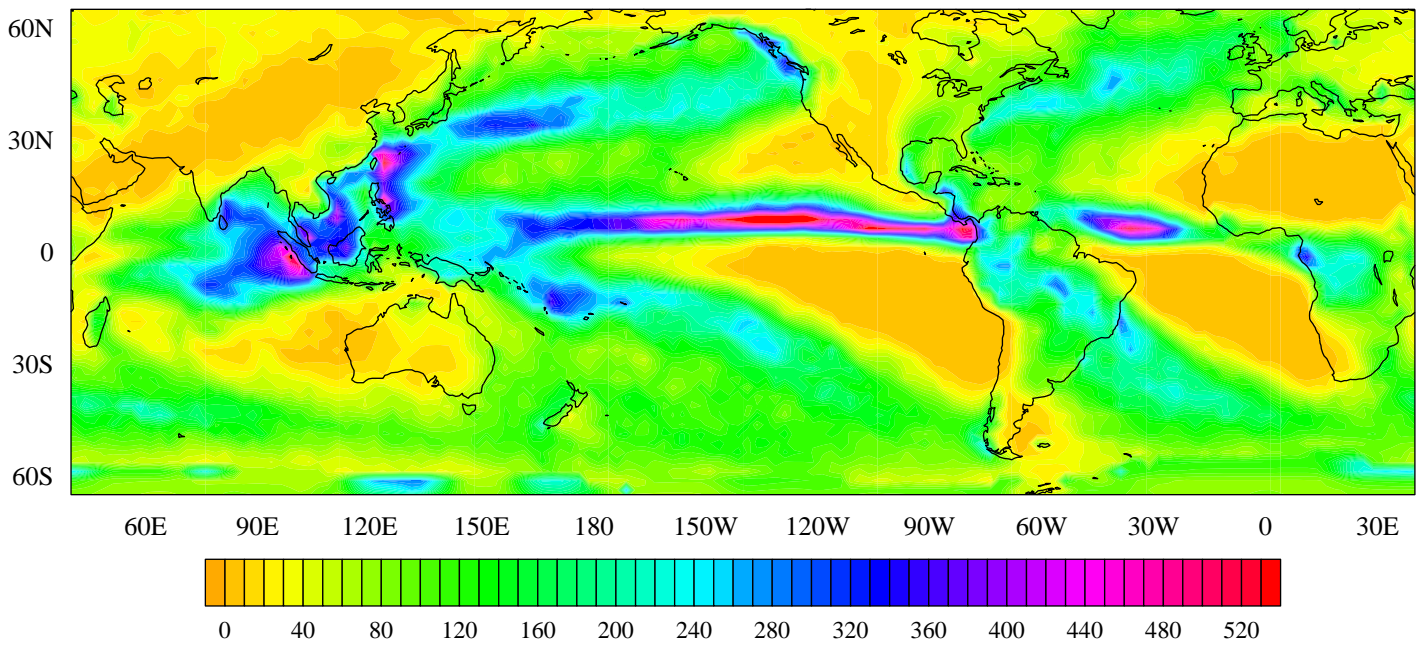

December MSU/Legates precipitation (mm month-1)