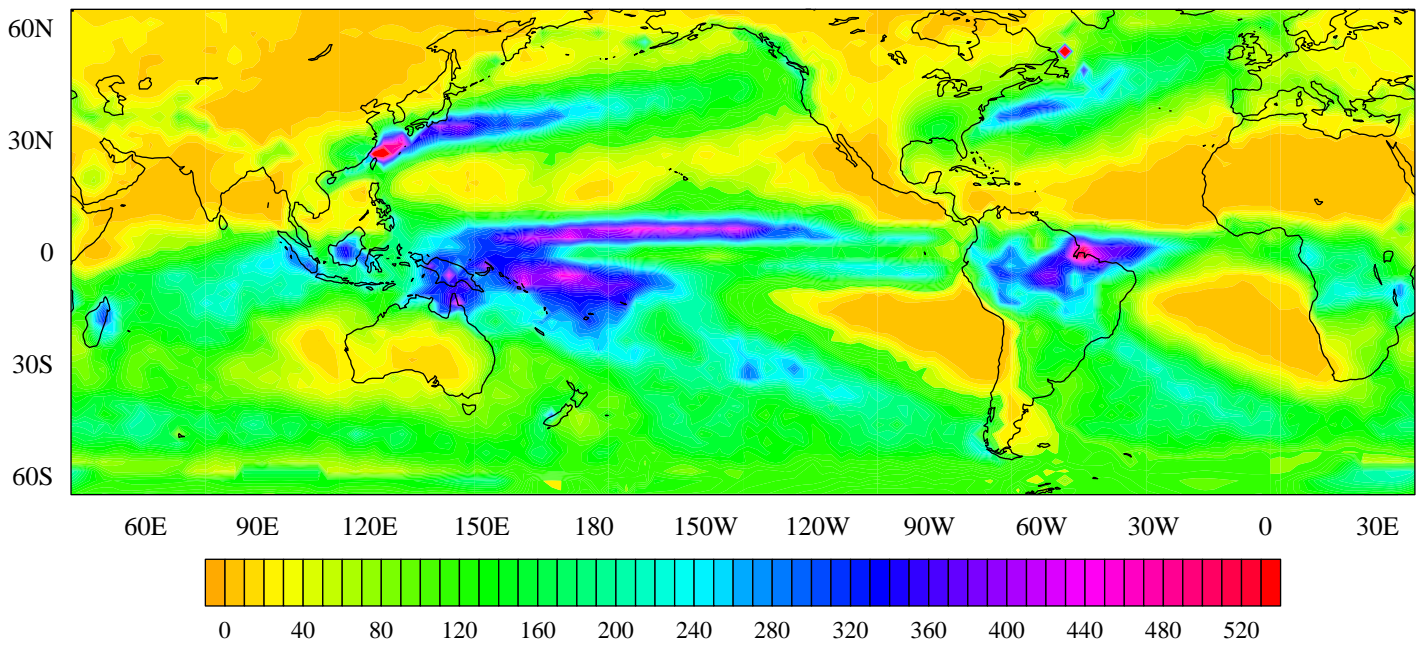

Annual Total Precipitation (mm)

January MSU/Legates precipitation (mm month-1)

February MSU/Legates precipitation (mm month-1)

March MSU/Legates precipitation (mm month-1)

April MSU/Legates precipitation (mm month-1)