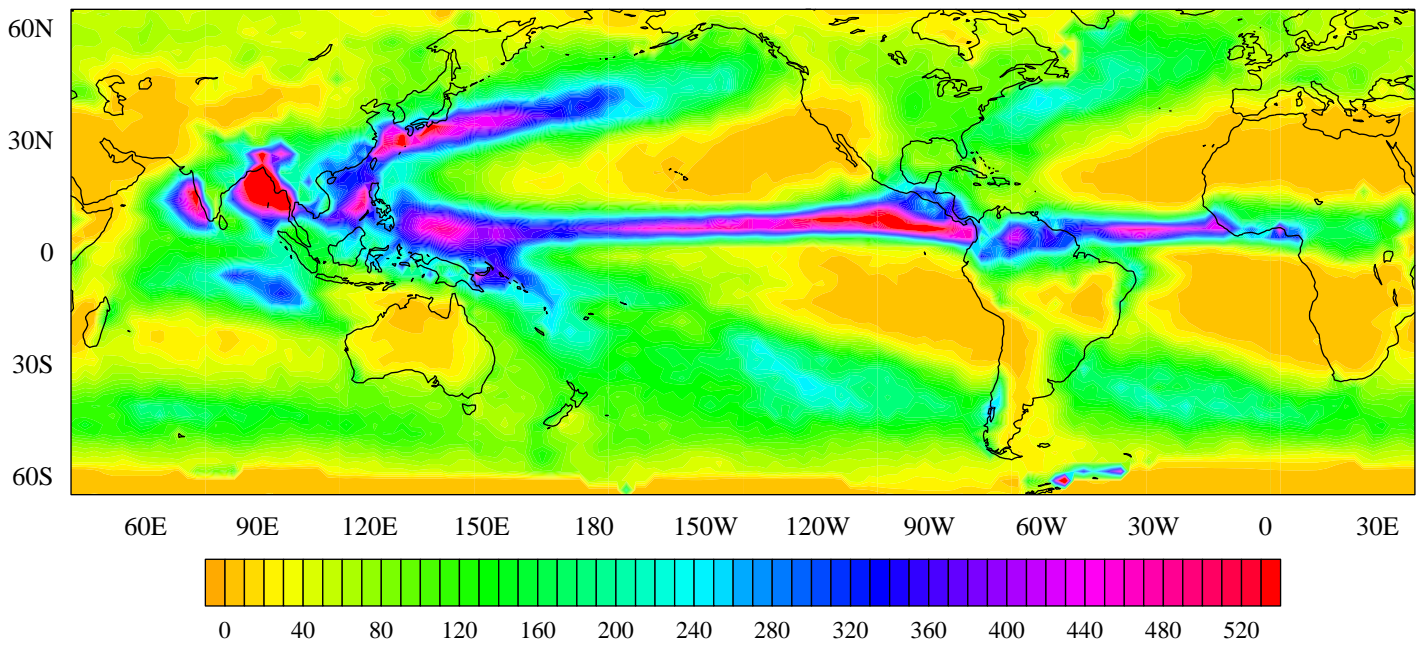

July MSU/Legates precipitation (mm month-1)