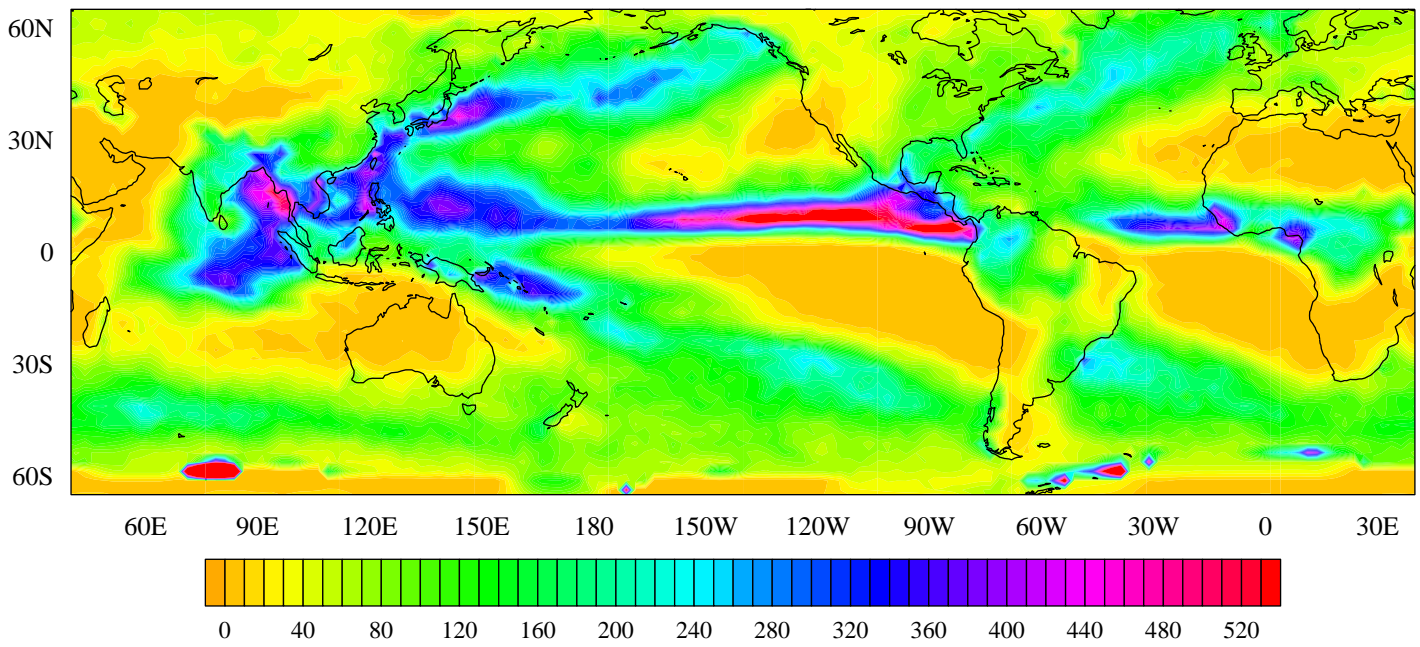

May MSU/Legates precipitation (mm month-1)

June MSU/Legates precipitation (mm month-1)

July MSU/Legates precipitation (mm month-1)

August MSU/Legates precipitation (mm month-1)

September MSU/Legates precipitation (mm month-1)