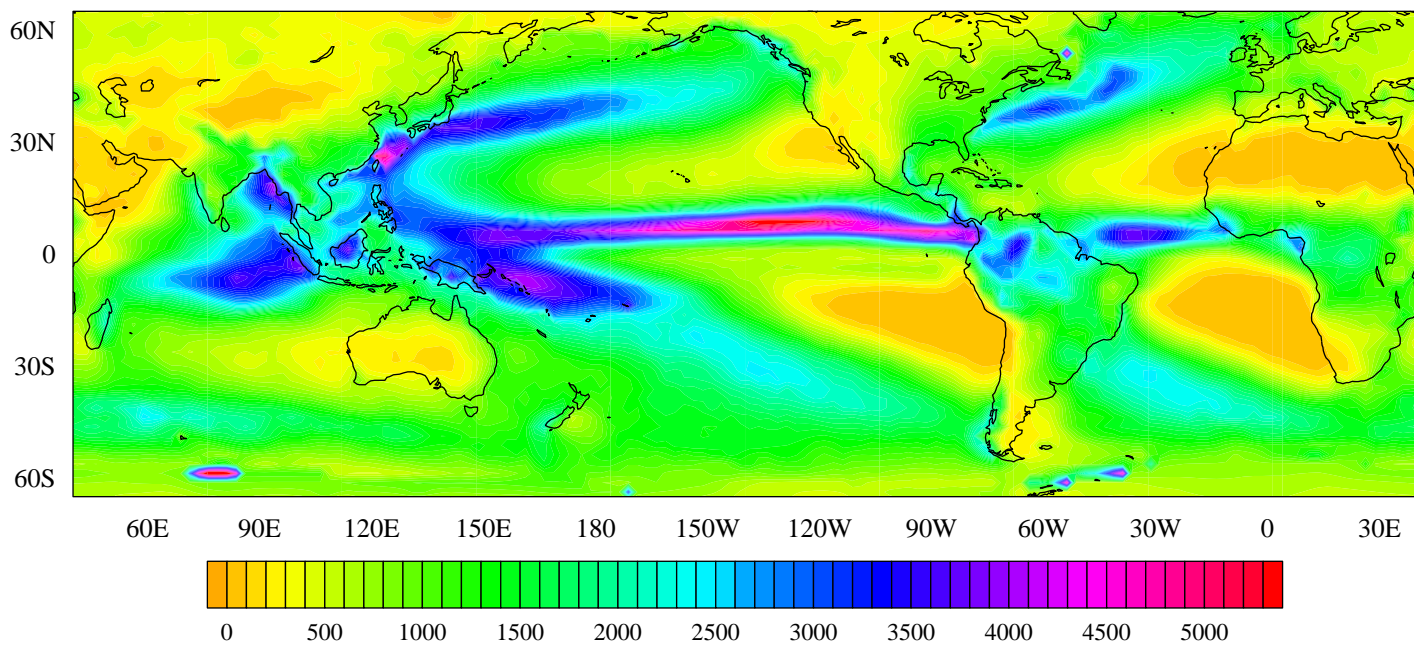

Annual Total Precipitation (mm)

January MSU/Legates precipitation (mm month-1)

February MSU/Legates precipitation (mm month-1)

March MSU/Legates precipitation (mm month-1)

April MSU/Legates precipitation (mm month-1)