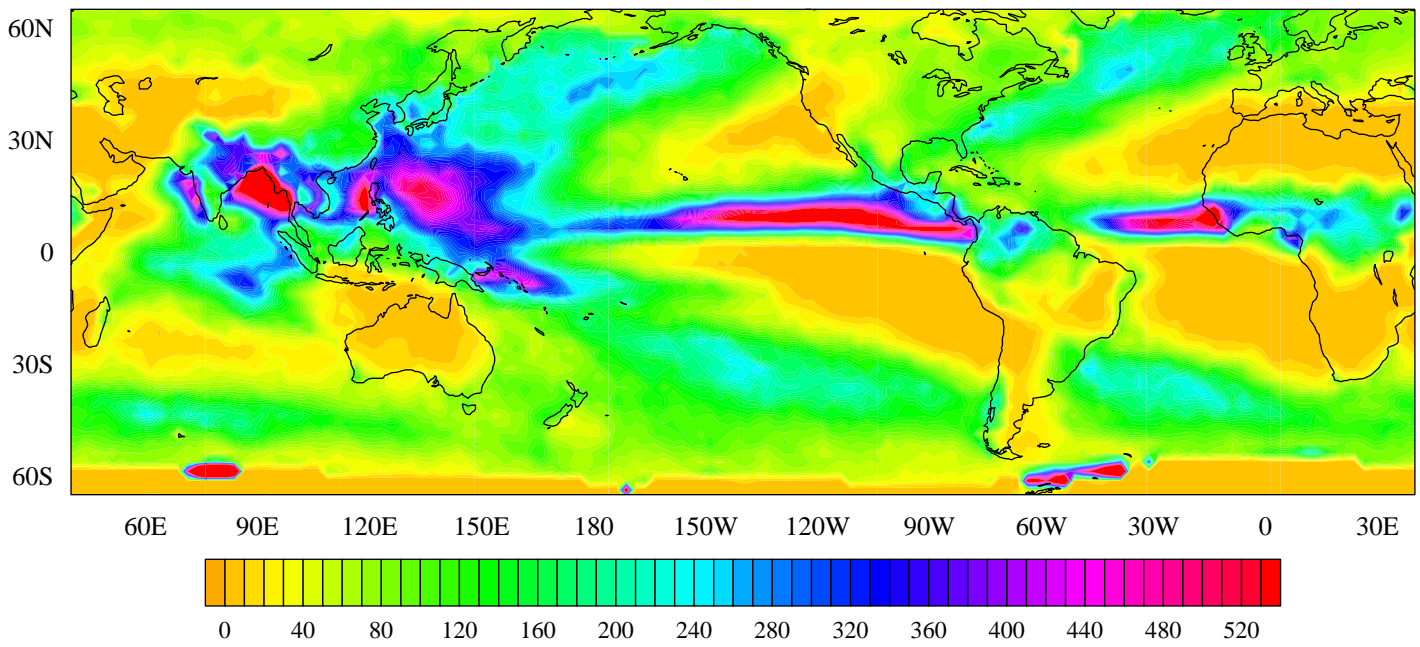

May MSU/Legates precipitation (mm month-1)

June MSU/Legates precipitation (mm month-1)

July MSU/Legates precipitation (mm month-1)

August MSU/Legates precipitation (mm month-1)

September MSU/Legates precipitation (mm month-1)