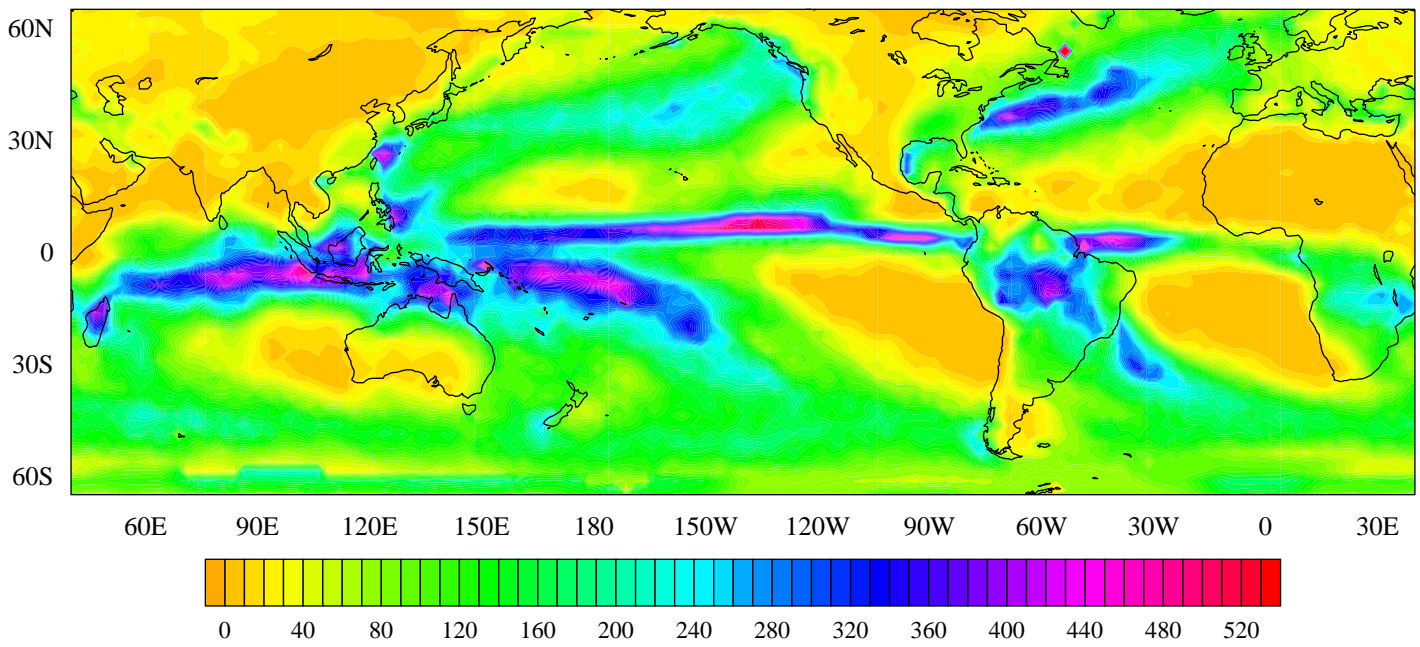

Annual Total Precipitation (mm)

January MSU/Legates precipitation (mm month-1)

February MSU/Legates precipitation (mm month-1)

March MSU/Legates precipitation (mm month-1)

April MSU/Legates precipitation (mm month-1)