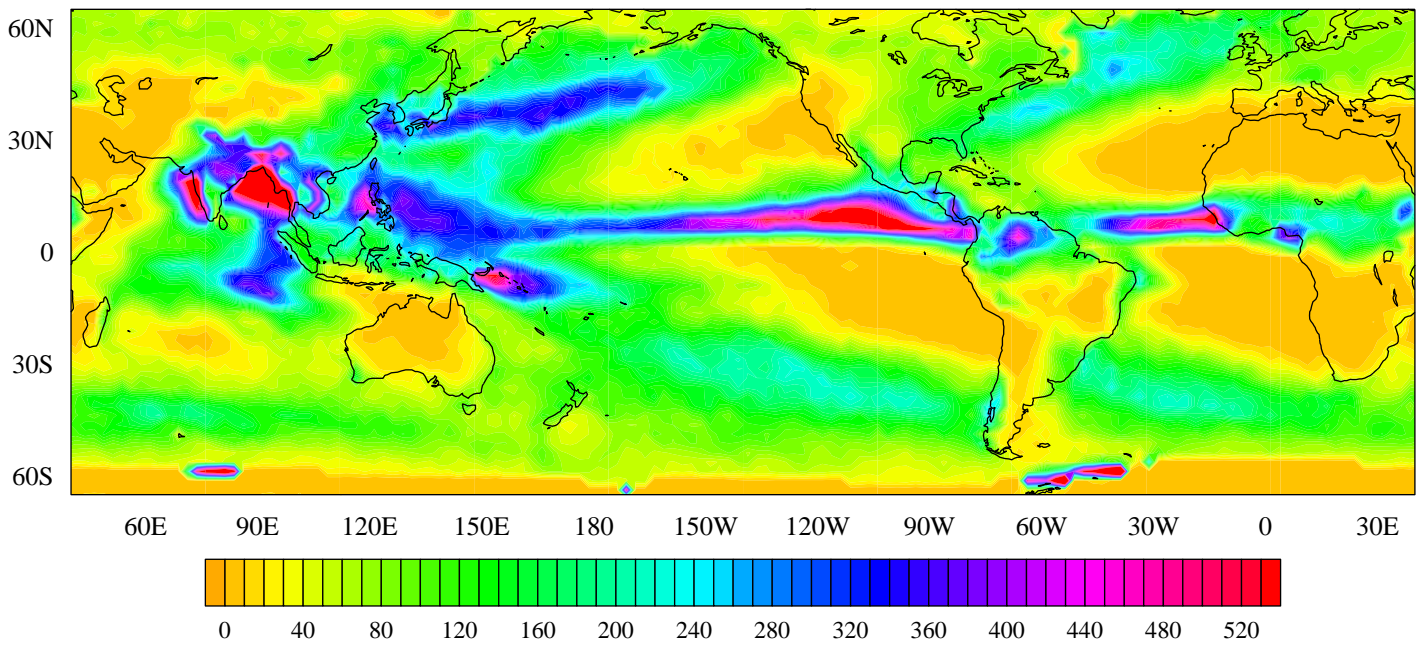

August MSU/Legates precipitation (mm month-1)