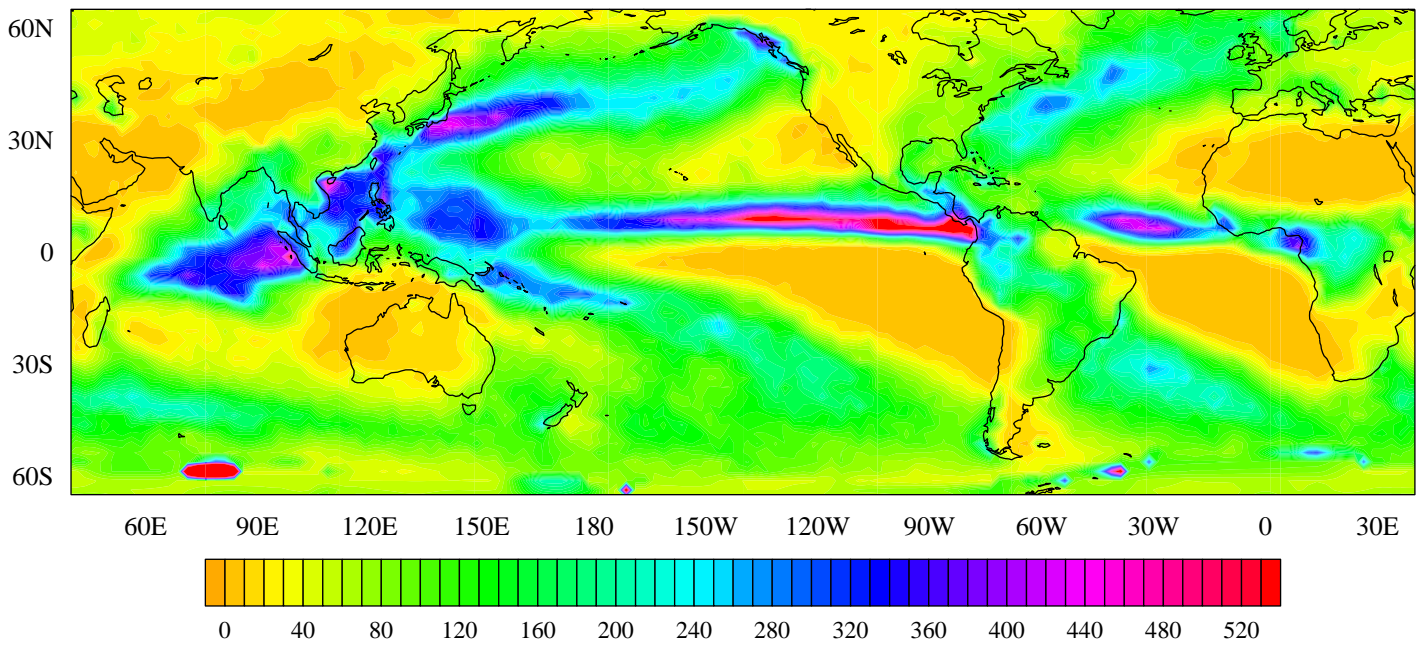

November MSU/Legates precipitation (mm month-1)