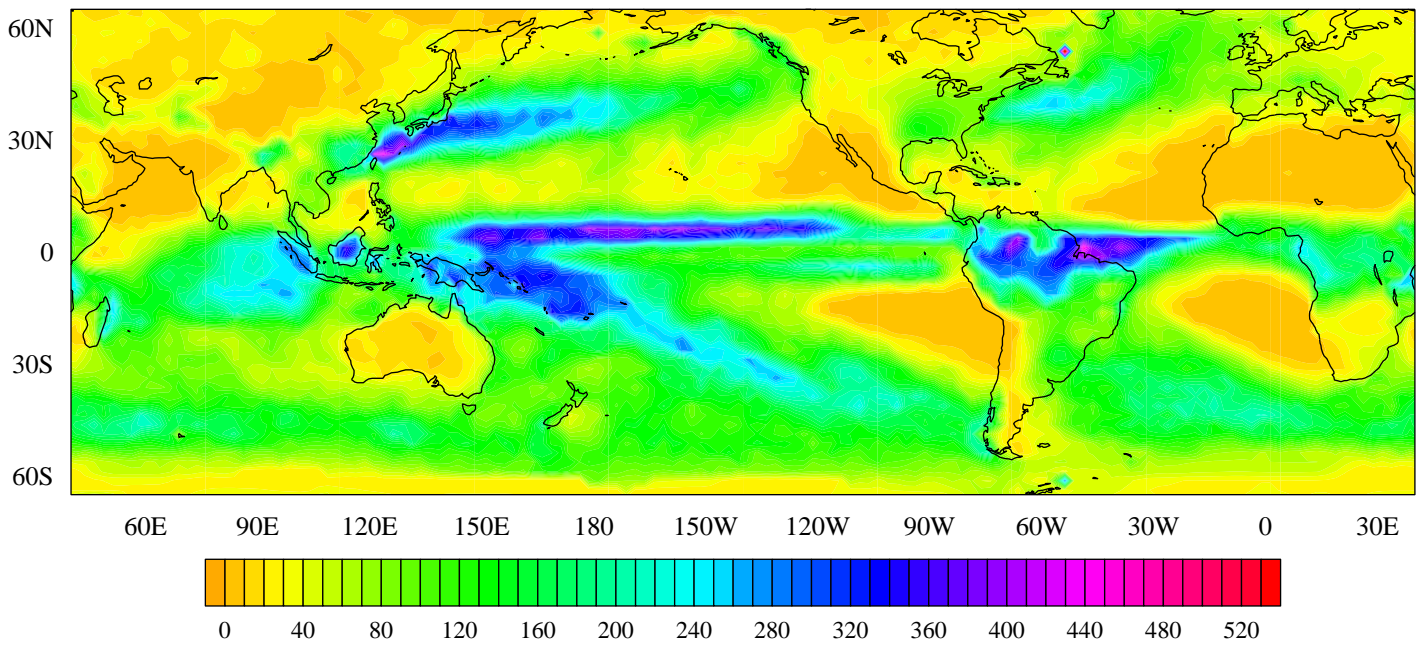

Annual Total Precipitation (mm)

January MSU/Legates precipitation (mm month-1)

February MSU/Legates precipitation (mm month-1)

March MSU/Legates precipitation (mm month-1)

April MSU/Legates precipitation (mm month-1)