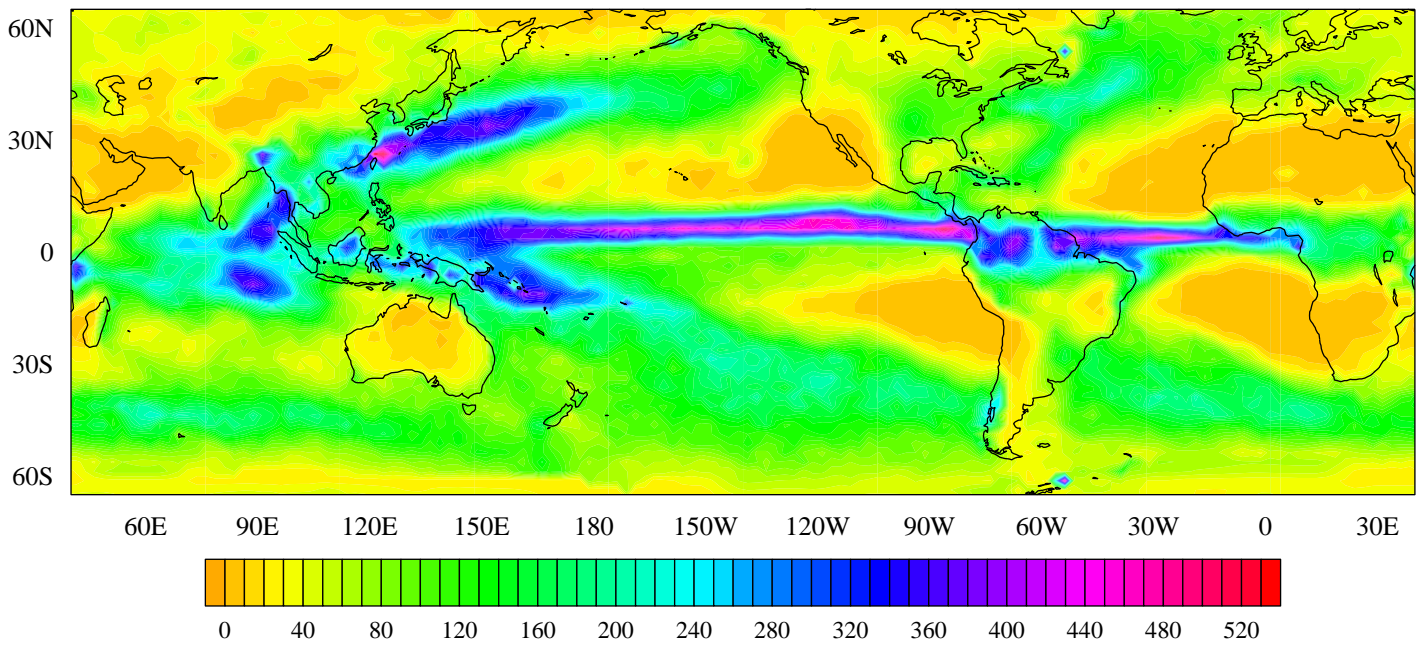

June MSU/Legates precipitation (mm month-1)