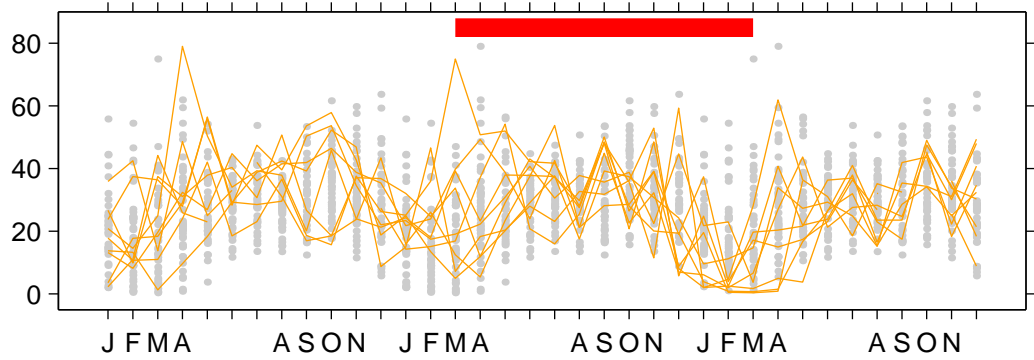

Majuro precipitation in ENSO warm years

chronologically: 1957, 1965, 1969, 1972, 1976, 1982, 1987, 1991, 1997, 2002
rank: 1969, 2002, 1976, 1991, 1987, 1957, 1965, 1972, 1982, 1997