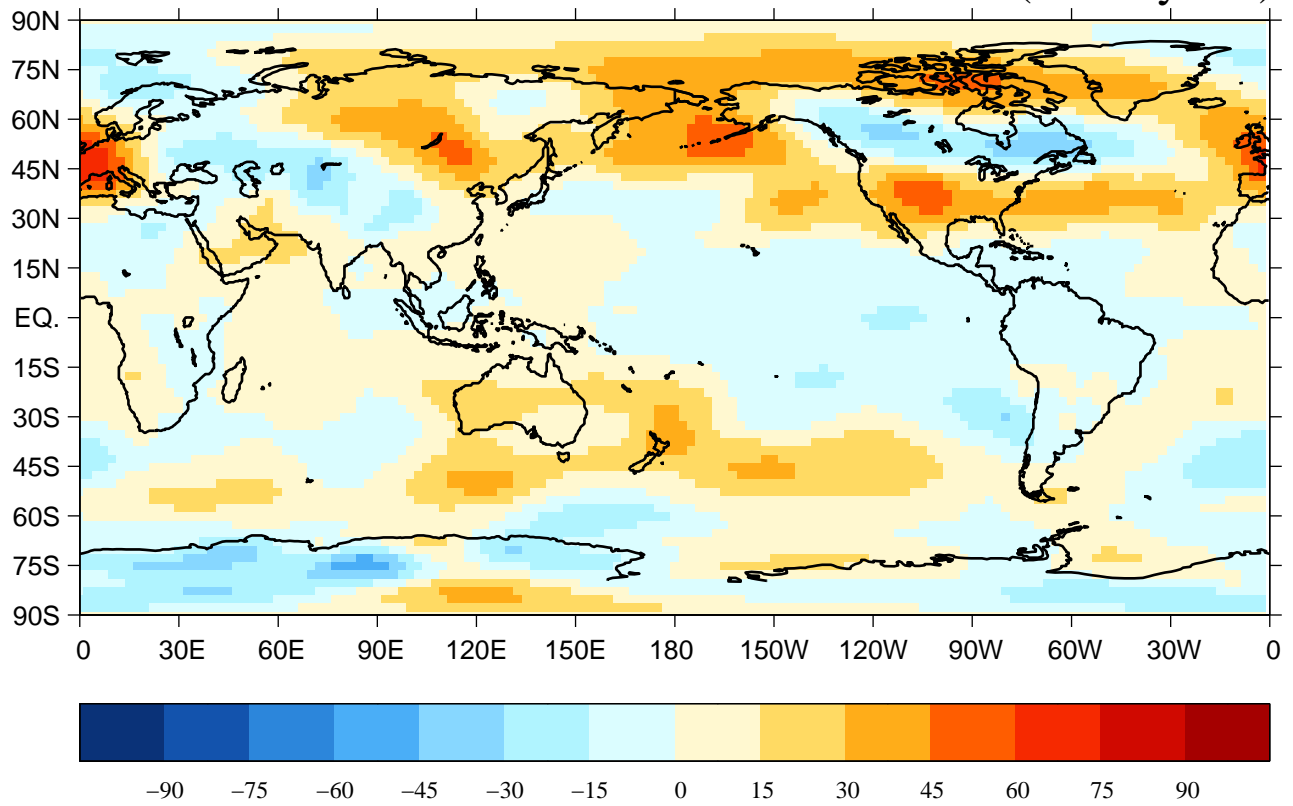

DJF 300–850mbZ thickness trend 1979–2003 (m/25–years)

MAM 300–850mbZ thickness trend 1979–2003 (m/25–years)

JJA 300–850mbZ thickness trend 1979–2003 (m/25–years)

SON 300–850mbZ thickness trend 1979–2003 (m/25–years)

Annual mean 300–850mbZ thickness trend 1979–2003 (m/25–years)