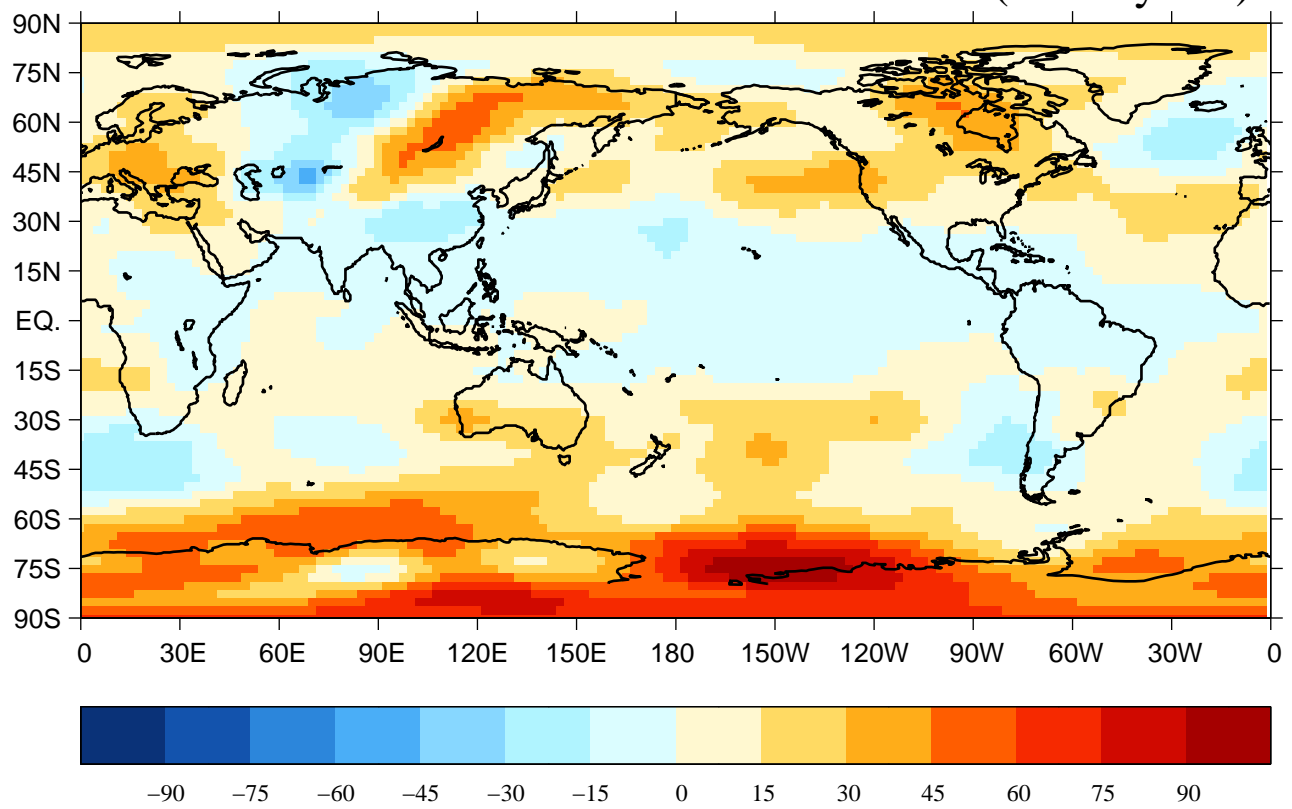

DJF 300–850mbZ thickness trend 1979–2003 (m/25–years)

MAM 300–850mbZ thickness trend 1979–2003 (m/25–years)

JJA 300–850mbZ thickness trend 1979–2003 (m/25–years)

SON 300–850mbZ thickness trend 1979–2003 (m/25–years)

Annual mean 300–850mbZ thickness trend 1979–2003 (m/25–years)