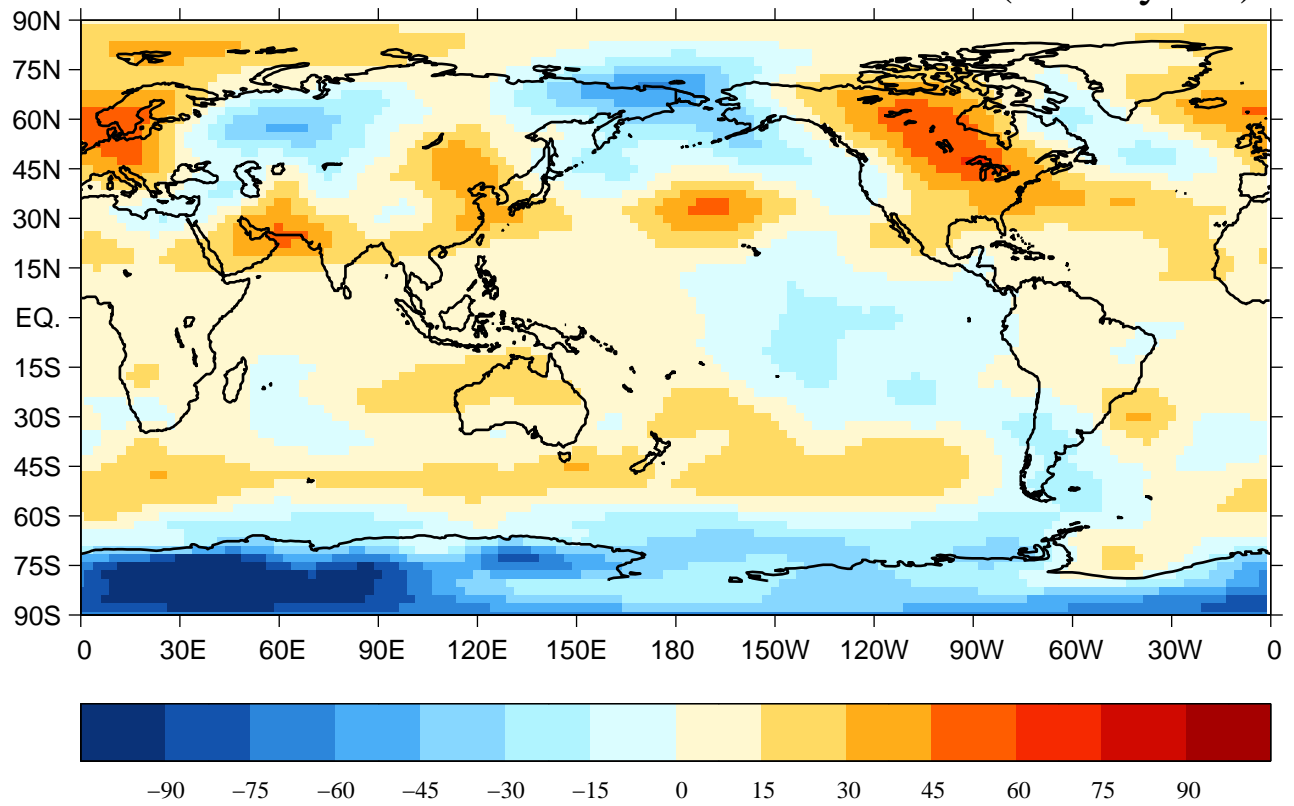

DJF 300–850mbZ thickness trend 1979–2003 (m/25–years)

MAM 300–850mbZ thickness trend 1979–2003 (m/25–years)

JJA 300–850mbZ thickness trend 1979–2003 (m/25–years)

SON 300–850mbZ thickness trend 1979–2003 (m/25–years)

Annual mean 300–850mbZ thickness trend 1979–2003 (m/25–years)