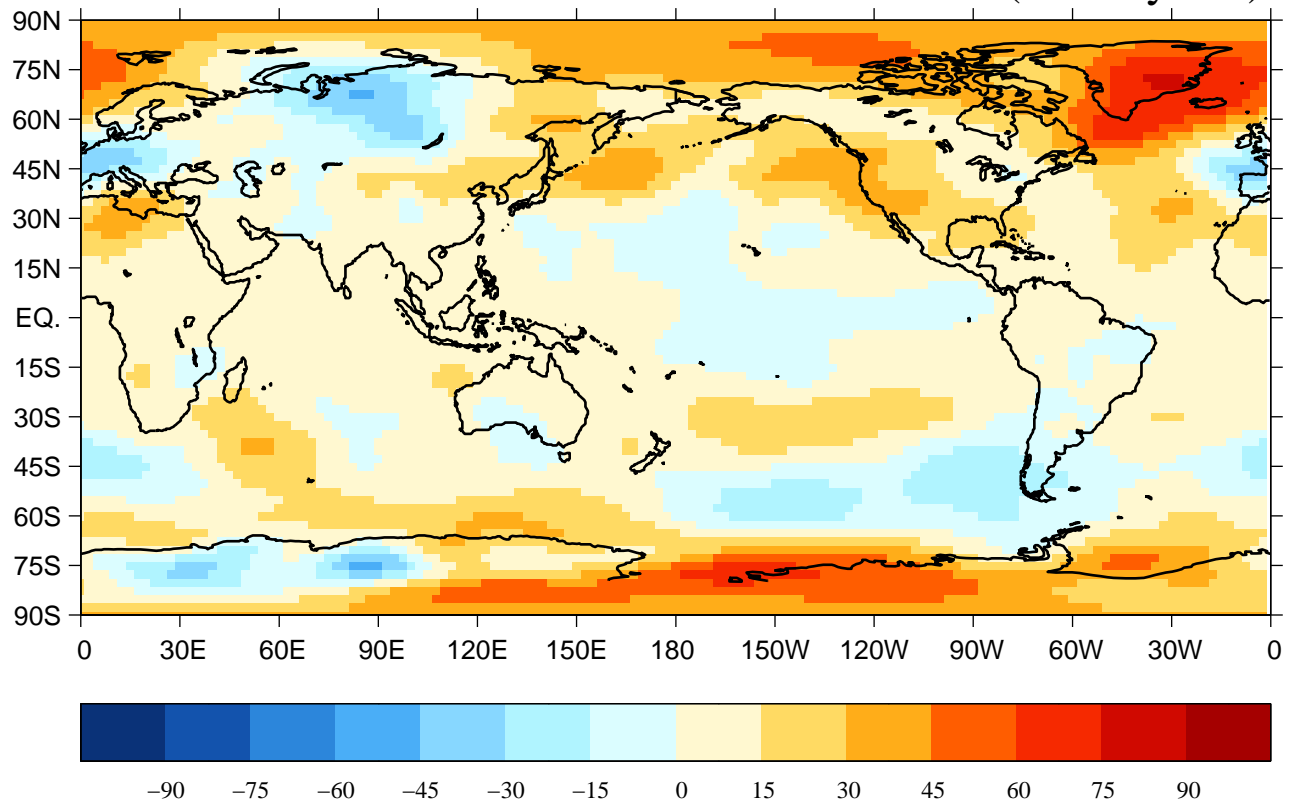

DJF 300–850mbZ thickness trend 1979–2003 (m/25–years)

MAM 300–850mbZ thickness trend 1979–2003 (m/25–years)

JJA 300–850mbZ thickness trend 1979–2003 (m/25–years)

SON 300–850mbZ thickness trend 1979–2003 (m/25–years)

Annual mean 300–850mbZ thickness trend 1979–2003 (m/25–years)